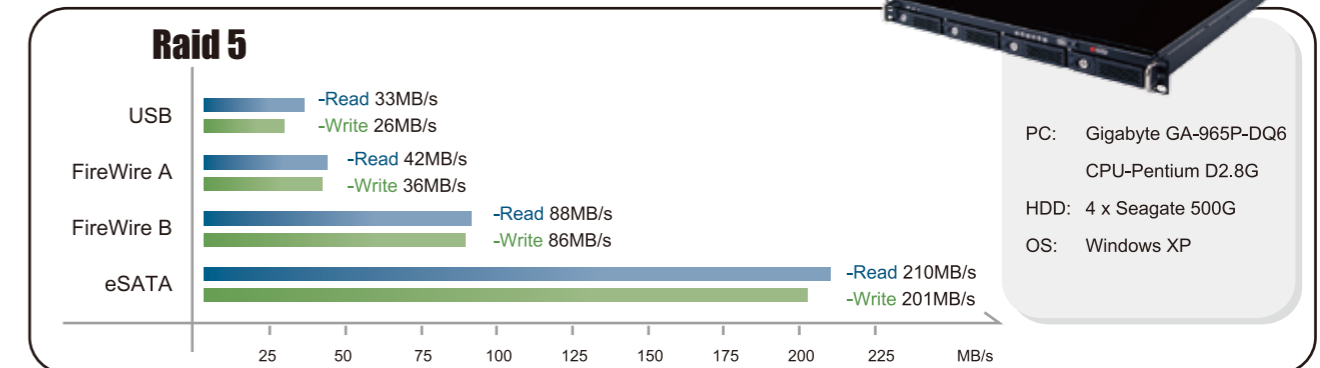

Performance Benchmark

Specifications

Model	NR701C	NR300A
Form-Factor	Desktop 4 bay	1U 4 bay
Host Interface	eSATA / FW400 / FW800 / USB2.0	
HDD Interface	SATA / SATA II	
No. of Disk(s)	Up to 4	
Raid Modes	Span, Raid 0, 10, 3, 5, 5+Spare	
LED Display for each Tray	Power On - White HDD Access - Blue (Flashing) HDD Fail - Red	
LED Display for Enclosure	Fan Normal - Green ; Fan Fail - Red Temp. Normal - Green ; Temp. over 50°C - Red RAID Mode - Blue ; RAID Selecting - Red (Flashing) ; RAID Confirmed - Red	
Alarm	Buzzer Beeping for HDD Fail, Fan-fail and Over temp. (over 50°C) occurs	
Material	Plastic and Aluminum alloy	Heavy-duty cold-rolled steel
Dimension	231(D) x 156(W) x 209(H) mm 9.1(D) x 6.1(W) x 8.2(H) inch	453(D) x 482(W) x 44(H) mm 17.8(D) x 19(W) x 1.73(H) inch
Power Supply	Single 220W (IPC-Grade) (AC Input: 100-240V, 50-60Hz)	
Cooling	One Hot-Swappable 70 x 70 x 15 mm	Two Hot-Swappable 75x75x28 mm Blower
System Requirements	Windows 2000/ XP/ Vista Mac OS X 10.3 or higher